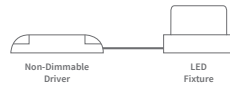

Flo

Downlight

Adjustable Square 1 & 2-light

Also available

LED Power	17W		24W	
CRI	>90Ra			
CCT	2700K	3000K	2700K	3000K
LED Lumen	2100lm	2200lm	2950lm	3100lm
LED Efficacy	123lm/W	129lm/W	123lm/W	130lm/W
LOR	Up to 85%			
Driver	Non-Dimmable Driver (included)			

Flo 24W 3000K (per spot head)

H [m]	Beam [lux]	Beam [Ø cm]	Field [Ø cm]
1	4792	70	140
2	1198	130	290
3	532	200	430
4	399	270	570
5	192	340	710

Beam (50%) Angle: 37° Field (10%) Angle: 71°

PRODUCT LIST									
Article No.	Product Name	Color	LED Lumen	CCT	CRI	LED Power	Reflector	Cutout size	
2.11.4172	Flo Adjustable Square 1-light	Grey	2100lm	2700K	>90Ra	17W	36°	Ø 117mm	
2.11.2606	Flo Adjustable Square 1-light	White	2100lm	2700K	>90Ra	17W	36°	Ø 117mm	
2.11.2419	Flo Adjustable Square 1-light	Black	2100lm	2700K	>90Ra	17W	36°	Ø 117mm	
2.11.4173	Flo Adjustable Square 1-light	Grey	2200lm	3000K	>90Ra	17W	36°	Ø 117mm	
2.11.2242	Flo Adjustable Square 1-light	White	2200lm	3000K	>90Ra	17W	36°	Ø 117mm	
2.11.4174	Flo Adjustable Square 1-light	Black	2200lm	3000K	>90Ra	17W	36°	Ø 117mm	
2.11.1569	Flo Adjustable Square 1-light	Grey	2950lm	2700K	>90Ra	24W	36°	Ø 117mm	
2.11.1570	Flo Adjustable Square 1-light	White	2950lm	2700K	>90Ra	24W	36°	Ø 117mm	
2.11.1571	Flo Adjustable Square 1-light	Black	2950lm	2700K	>90Ra	24W	36°	Ø 117mm	
2.11.2565	Flo Adjustable Square 1-light	Grey	3100lm	3000K	>90Ra	24W	36°	Ø 117mm	
2.11.2566	Flo Adjustable Square 1-light	White	3100lm	3000K	>90Ra	24W	36°	Ø 117mm	
2.11.2567	Flo Adjustable Square 1-light	Black	3100lm	3000K	>90Ra	24W	36°	Ø 117mm	