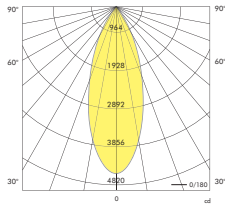

Flo

Downlight

Adjustable Square 1 & 2-light

Also available

LED Power	17W		24W	
CRI	>90Ra			
CCT	2700K	3000K	2700K	3000K
LED Lumen	2100lm	2200lm	2950lm	3100lm
LED Efficacy	123lm/W	129lm/W	123lm/W	130lm/W
LOR	Up to 85%			
Driver	Non-Dimmable Driver (included)			

Flo 24W 3000K (per spot head)

H [m]	Beam [lux]	Beam [Ø cm]	Field [Ø cm]
1	4792	70	140
2	1198	130	290
3	532	200	430
4	399	270	570
5	192	340	710

Beam (50%) Angle: 37° Field (10%) Angle: 71°

PRODUCT LIST									
Article No.	Product Name	Color	LED Lumen	CCT	CRI	LED Power	Reflector	Cutout size	
2.11.4172	Flo Adjustable Square 1-light	Grey	2100lm	2700K	>90Ra	17W	36°	Ø 117mm	
2.11.2606	Flo Adjustable Square 1-light	White	2100lm	2700K	>90Ra	17W	36°	Ø 117mm	
2.11.2419	Flo Adjustable Square 1-light	Black	2100lm	2700K	>90Ra	17W	36°	Ø 117mm	
2.11.4173	Flo Adjustable Square 1-light	Grey	2200lm	3000K	>90Ra	17W	36°	Ø 117mm	
2.11.2242	Flo Adjustable Square 1-light	White	2200lm	3000K	>90Ra	17W	36°	Ø 117mm	
2.11.4174	Flo Adjustable Square 1-light	Black	2200lm	3000K	>90Ra	17W	36°	Ø 117mm	
2.11.1569	Flo Adjustable Square 1-light	Grey	2950lm	2700K	>90Ra	24W	36°	Ø 117mm	
2.11.1570	Flo Adjustable Square 1-light	White	2950lm	2700K	>90Ra	24W	36°	Ø 117mm	
2.11.1571	Flo Adjustable Square 1-light	Black	2950lm	2700K	>90Ra	24W	36°	Ø 117mm	
2.11.2565	Flo Adjustable Square 1-light	Grey	3100lm	3000K	>90Ra	24W	36°	Ø 117mm	
2.11.2566	Flo Adjustable Square 1-light	White	3100lm	3000K	>90Ra	24W	36°	Ø 117mm	
2.11.2567	Flo Adjustable Square 1-light	Black	3100lm	3000K	>90Ra	24W	36°	Ø 117mm	