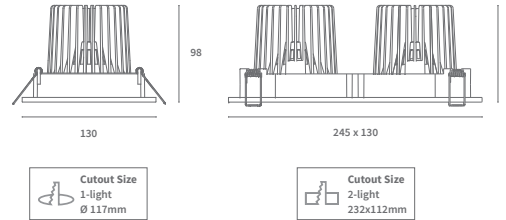

PRODUCT LIST									
Article No.	Product Name	Color	LED Lumen	CCT	CRI	LED Power	Reflector	Cutout size	
2.11.1572	Flo Adjustable Square 2-light	Grey	2 x 2950lm	2700K	>90Ra	2 x 24W	36°	232 x 112mm	
2.11.1573	Flo Adjustable Square 2-light	White	2 x 2950lm	2700K	>90Ra	2 x 24W	36°	232 x 112mm	
2.11.1574	Flo Adjustable Square 2-light	Black	2 x 2950lm	2700K	>90Ra	2 x 24W	36°	232 x 112mm	
2.11.2568	Flo Adjustable Square 2-light	Grey	2 x 3100lm	3000K	>90Ra	2 x 24W	36°	232 x 112mm	
2.11.2569	Flo Adjustable Square 2-light	White	2 x 3100lm	3000K	>90Ra	2 x 24W	36°	232 x 112mm	
2.11.2570	Flo Adjustable Square 2-light	Black	2 x 3100lm	3000K	>90Ra	2 x 24W	36°	232 x 112mm	

Also available: CRI >80Ra
This is a small selection from our portfolio. Please contact us for a suitable solution for your lighting project.