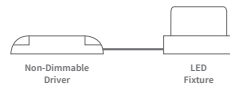

Flox

Downlight Fixed

Also available

LED Power	24W	42W	
CRI	>90Ra		
CCT	3000K	3000K	3000K PW
LED Lumen	3100lm	5300lm	5300lm
LED Efficacy	129lm/W	126lm/W	126lm/W
LOR	Up to 85%		
Driver	Non-Dimmable Driver (included in downlight module)		

PRODUCT LIST									
Article No.	Product Name	Color	LED Lumen	CCT	CRI	LED Power	Reflector	Cutout size	
2.11.2571	Flox Fixed	Grey	3100lm	3000K	>90Ra	24W	38°	Ø 140mm	
2.11.2572	Flox Fixed	White	3100lm	3000K	>90Ra	24W	38°	Ø 140mm	
2.11.2573	Flox Fixed	Black	3100lm	3000K	>90Ra	24W	38°	Ø 140mm	
2.11.4166	Flox Fixed	Grey	5300lm	3000K	>90Ra	42W	38°	Ø 140mm	
2.11.2174	Flox Fixed	White	5300lm	3000K	>90Ra	42W	38°	Ø 140mm	
2.11.4167	Flox Fixed	Black	5300lm	3000K	>90Ra	42W	38°	Ø 140mm	
2.11.2507	Flox Fixed	Grey	5300lm	3000K PW	>90Ra	42W	38°	Ø 140mm	
2.11.2511	Flox Fixed	White	5300lm	3000K PW	>90Ra	42W	38°	Ø 140mm	
2.11.2515	Flox Fixed	Black	5300lm	3000K PW	>90Ra	42W	38°	Ø 140mm	