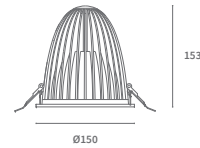

PRODUCT LIST									
Article No.	Product Name	Color	LED Lumen	CCT	CRI	LED Power	Reflector	Cutout size	
2.11.2571	Flox Fixed	Grey	3100lm	3000K	>90Ra	24W	38°	Ø 140mm	
2.11.2572	Flox Fixed	White	3100lm	3000K	>90Ra	24W	38°	Ø 140mm	
2.11.2573	Flox Fixed	Black	3100lm	3000K	>90Ra	24W	38°	Ø 140mm	
2.11.4166	Flox Fixed	Grey	5300lm	3000K	>90Ra	42W	38°	Ø 140mm	
2.11.2174	Flox Fixed	White	5300lm	3000K	>90Ra	42W	38°	Ø 140mm	
2.11.4167	Flox Fixed	Black	5300lm	3000K	>90Ra	42W	38°	Ø 140mm	
2.11.2507	Flox Fixed	Grey	5300lm	3000K PW	>90Ra	42W	38°	Ø 140mm	
2.11.2511	Flox Fixed	White	5300lm	3000K PW	>90Ra	42W	38°	Ø 140mm	
2.11.2515	Flox Fixed	Black	5300lm	3000K PW	>90Ra	42W	38°	Ø 140mm	

Also available: CRI >80Ra
This is a small selection from our portfolio. Please contact us for a suitable solution for your lighting project.