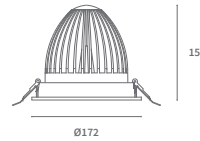

Beam (50%) Angle: 40° Field (10%) Angle: 68°

AVAILABLE BEAM ANGLES

Article No.	Description
5.14.0153	Reflector 18° for Flox
5.14.0154	Reflector 28° for Flox
5.14.0156	Reflector 60° for Flox

AVAILABLE DRIVERS

Flox 42W 3000K

H [m]	[lux]	Beam [Ø cm]	Field [Ø cm]
1	7528	70	130
2	1883	140	270
3	837	220	400
4	470	290	540
5	302	360	670

Beam (50%) Angle: 40° Field (10%) Angle: 68°

PRODUCT LIST

Article No.	Product Name	Color	LED Lumen	CCT	CRI	LED Power	Reflector	Cutout size
2.11.1498	Flox Adjustable	Grey	3100lm	3000K	>90Ra	24W	38°	Ø 162mm
2.11.1499	Flox Adjustable	White	3100lm	3000K	>90Ra	24W	38°	Ø 162mm
2.11.1500	Flox Adjustable	Black	3100lm	3000K	>90Ra	24W	38°	Ø 162mm
2.11.2341	Flox Adjustable	Grey	5300lm	3000K	>90Ra	42W	38°	Ø 162mm
2.11.2342	Flox Adjustable	White	5300lm	3000K	>90Ra	42W	38°	Ø 162mm
2.11.2343	Flox Adjustable	Black	5300lm	3000K	>90Ra	42W	38°	Ø 162mm

Also available: CRI >80Ra
This is a small selection from our portfolio. Please contact us for a suitable solution for your lighting project.

AVAILABLE BEAM ANGLES

Article No.	Description
5.14.0153	Reflector 18° for Flox
5.14.0154	Reflector 28° for Flox
5.14.0156	Reflector 60° for Flox