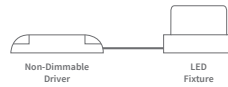

Beam (50%) Angle: 40° Field (10%) Angle: 68°

AVAILABLE BEAM ANGLES

Article No.	Description
5.14.0153	Reflector 18° for Flox
5.14.0154	Reflector 28° for Flox
5.14.0156	Reflector 60° for Flox

AVAILABLE DRIVERS

Article No.	Description
-----	Dimmable driver

Flox

Downlight Adjustable

Also available

LED Power	24W	42W
CRI	>90Ra	
CCT	3000K	3000K
LED Lumen	3100lm	5300lm
LED Efficacy	129lm/W	126lm/W
LOR	Up to 85%	
Driver	Non-Dimmable Driver (included in downlight module)	

Flox 42W 3000K

H [m]	[lux]	Beam [Ø cm]	Field [Ø cm]
1	7528	70	130
2	1883	140	270
3	837	220	400
4	470	290	540
5	302	360	670

Beam (50%) Angle: 40° Field (10%) Angle: 68°

PRODUCT LIST

Article No.	Product Name	Color	LED Lumen	CCT	CRI	LED Power	Reflector	Cutout size
2.11.1498	Flox Adjustable	Grey	3100lm	3000K	>90Ra	24W	38°	Ø 162mm
2.11.1499	Flox Adjustable	White	3100lm	3000K	>90Ra	24W	38°	Ø 162mm
2.11.1500	Flox Adjustable	Black	3100lm	3000K	>90Ra	24W	38°	Ø 162mm
2.11.2341	Flox Adjustable	Grey	5300lm	3000K	>90Ra	42W	38°	Ø 162mm
2.11.2342	Flox Adjustable	White	5300lm	3000K	>90Ra	42W	38°	Ø 162mm
2.11.2343	Flox Adjustable	Black	5300lm	3000K	>90Ra	42W	38°	Ø 162mm