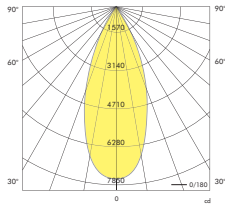

Beam (50%) Angle: 40° Field (10%) Angle: 68°

AVAILABLE BEAM ANGLES

Article No.	Description
5.14.0153	Reflector 18° for Flox
5.14.0154	Reflector 28° for Flox
5.14.0156	Reflector 60° for Flox

AVAILABLE DRIVERS

Flox 42W 3000K

H [m]	[lux]	Beam [Ø cm]	Field [Ø cm]
1	7528	70	130
2	1883	140	270
3	837	220	400
4	470	290	540
5	302	360	670

Beam (50%) Angle: 40° Field (10%) Angle: 68°

PRODUCT LIST

Article No.	Product Name	Color	LED Lumen	CCT	CRI	LED Power	Reflector	Cutout size
2.11.1498	Flox Adjustable	Grey	3100lm	3000K	>90Ra	24W	38°	Ø 162mm
2.11.1499	Flox Adjustable	White	3100lm	3000K	>90Ra	24W	38°	Ø 162mm
2.11.1500	Flox Adjustable	Black	3100lm	3000K	>90Ra	24W	38°	Ø 162mm
2.11.2341	Flox Adjustable	Grey	5300lm	3000K	>90Ra	42W	38°	Ø 162mm
2.11.2342	Flox Adjustable	White	5300lm	3000K	>90Ra	42W	38°	Ø 162mm
2.11.2343	Flox Adjustable	Black	5300lm	3000K	>90Ra	42W	38°	Ø 162mm