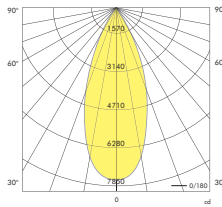

Flox 42W 3000K

H [m]	Beam [lux]	Beam [Ø cm]	Field [Ø cm]
1	7528	70	130
2	1883	140	270
3	837	220	400
4	470	290	540
5	302	360	670

Beam (50%) Angle: 40°   Field (10%) Angle: 68°