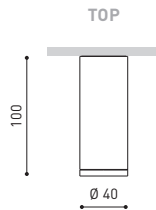

ACCESSORIES

NOT SOLD SEPARATELY

TOP High Chromatic LED*

[i](#) >> 366

TOP Beam Mixer Diffuser*

0805-01-00

TOP Anti-glare Honeycomb Louver* 0807-00-00 | WT | NT |

COLOUR | WT □ RAL 9016 | NT ■ RAL 9005 |

MATERIAL | AL | PC |

[i](#) >> 368

* AFFECTS THE LIGHTING PARAMETERS