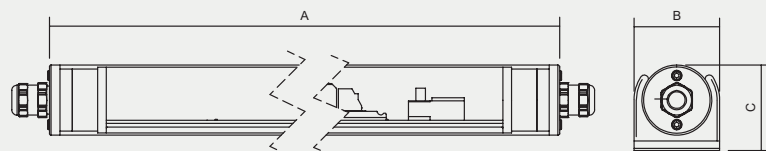

Light source: LED, 4000K, CRI +80, MacAdam3

Housing: Plastic tube with outer diameter of 40 mm and wall thickness of 1.5 mm made from **PC** (polycarbonate), transparent colour; sealing plugs at the ends of tubes.

Reflector: White painted steel sheet RAL 9003

Fastening: Direct fastening to a ceiling or wall by means of two plastic clips ECLIP 40 or stainless clips (not standard equipment)

Connection: Screwless three-pole terminal block, maximum diameter of wires 2.5 mm²

Standard equipment: 1 pc sealing cable gland Pg9 for diameter of cable max. 8 mm, 1 pc sealing plug M16

Calculated lifetime – LED modules:

L80B10 ta30 – 70 000h

L70B10 ta30 – 100 000h

Order number	Name	Lighting fixture luminous flux (lm)	Power input (W)	Rated power output (lm/W)	Ta max (°C)	Dimensions of lighting fixture A x B x C (mm)	Mounting hole (mm)	Weight (kg)
PC opal								
084110	AQUA-40-LED-OP-1250-4K	1080	9	120	50	1032x52x56	-	1,2
084111	AQUA-40-LED-OP-2500-4K	2160	17	127	50	1032x52x56	-	1,2
084112	AQUA-40-LED-OP-2500-4K	2160	17	127	50	1558x52x56	-	2
084113	AQUA-40-LED-OP-5000-4K	4320	35	123	45	1558x52x56	-	2
084114	AQUA-40-LED-OP-3750-4K	3240	26	125	45	2065x52x56	-	3
084115	AQUA-40-LED-OP-7500-4K	6481	52	125	45	2065x52x56	-	3
PC clear								
084120	AQUA-40-LED-1250-4K	1221	9	136	50	1032x52x56	-	1,2
084121	AQUA-40-LED-2500-4K	2443	17	144	50	1032x52x56	-	1,2
084122	AQUA-40-LED-2500-4K	2443	17	144	50	1558x52x56	-	2
084123	AQUA-40-LED-5000-4K	4886	35	140	45	1558x52x56	-	2
084124	AQUA-40-LED-3750-4K	3665	26	141	45	2065x52x56	-	3
084125	AQUA-40-LED-7500-4K	7330	52	141	45	2065x52x56	-	3