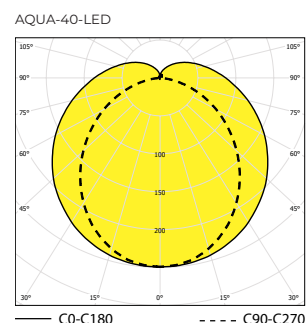

AQUA-40-LED

IP 66

Application: The dustproof lighting fixture AQUA-40-LED with splash water resistance is designed for lighting of corridors, workshops, cellars, and garages.

Ballast: EP – electronic 220-240 V/ 50-60 Hz AC, 220-240 V DC

Light source: LED, 4000K, CRI +80, MacAdam3

Housing: Plastic tube with outer diameter of 40 mm and wall thickness of 1.5 mm made from **PC** (polycarbonate), transparent colour; sealing plugs at the ends of tubes.

Reflector: White painted steel sheet RAL 9003

Fastening: Direct fastening to a ceiling or wall by means of two plastic clips ECLIP 40 or stainless clips (not standard equipment)

Connection: Screwless three-pole terminal block, maximum diameter of wires 2.5 mm²

Standard equipment: 1 pc sealing cable gland Pg9 for diameter of cable max. 8 mm, 1 pc sealing plug M16

Calculated lifetime – LED modules:

L80B10 ta30 – 70 000h

L70B10 ta30 – 100 000h