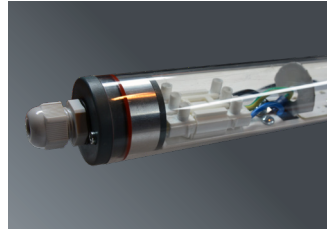

AQUA-40-LED

IP 66

Application: The dustproof lighting fixture AQUA-40-LED with splash water resistance is designed for lighting of corridors, workshops, cellars, and garages.

Ballast: EP – electronic 220-240 V/ 50-60 Hz AC, 220-240 V DC

Light source: LED, 4000K, CRI +80, MacAdam3

Housing: Plastic tube with outer diameter of 40 mm and wall thickness of 1.5 mm made from **PC** (polycarbonate), transparent colour; sealing plugs at the ends of tubes.

Reflector: White painted steel sheet RAL 9003

Fastening: Direct fastening to a ceiling or wall by means of two plastic clips ECLIP 40 or stainless clips (not standard equipment)

Connection: Screwless three-pole terminal block, maximum diameter of wires 2.5 mm²

Tolerance of luminous flux and power input of the lighting fixture +/- 10%

Accessories on request

Direct mounting
003597 Plastic clip ECLIP 40

Direct mounting
051230 Stainless steel clip

Lighting fixture detail