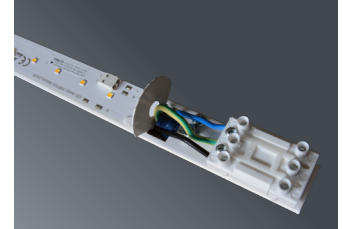

AQUA-40-LED

IP 66

Application: The dustproof lighting fixture AQUA-40-LED with splash water resistance is designed for lighting of corridors, workshops, cellars, and garages.

Ballast: EP – electronic 220-240 V/ 50-60 Hz AC, 220-240 V DC

Reflector: White painted steel sheet RAL 9003

Fastening: Direct fastening to a ceiling or wall by means of two plastic clips ECLIP 40 or stainless clips (not standard equipment)

Connection: Screwless three-pole terminal block, maximum diameter of wires 2.5 mm²

Standard equipment: 1 pc sealing cable gland Pg9 for diameter of cable max. 8 mm, 1 pc sealing plug M16

Calculated lifetime – LED modules:

L80B10 ta30 – 70 000h

L70B10 ta30 – 100 000h

Order number	Name	Lighting fixture luminous flux (lm)	Power input (W)	Rated power output (lm/W)	Ta max (°C)	Dimensions of lighting fixture A x B x C (mm)	Mounting hole (mm)	Weight (kg)
PC opal								
084110	AQUA-40-LED-OP-1250-4K	1080	9	120	50	1032x52x56	-	1,2
084111	AQUA-40-LED-OP-2500-4K	2160	17	127	50	1032x52x56	-	1,2
084112	AQUA-40-LED-OP-2500-4K	2160	17	127	50	1558x52x56	-	2
084113	AQUA-40-LED-OP-5000-4K	4320	35	123	45	1558x52x56	-	2
084114	AQUA-40-LED-OP-3750-4K	3240	26	125	45	2065x52x56	-	3
084115	AQUA-40-LED-OP-7500-4K	6481	52	125	45	2065x52x56	-	3
PC clear								
084120	AQUA-40-LED-1250-4K	1221	9	136	50	1032x52x56	-	1,2
084121	AQUA-40-LED-2500-4K	2443	17	144	50	1032x52x56	-	1,2
084122	AQUA-40-LED-2500-4K	2443	17	144	50	1558x52x56	-	2
084123	AQUA-40-LED-5000-4K	4886	35	140	45	1558x52x56	-	2
084124	AQUA-40-LED-3750-4K	3665	26	141	45	2065x52x56	-	3
084125	AQUA-40-LED-7500-4K	7330	52	141	45	2065x52x56	-	3

Tolerance of luminous flux and power input of the lighting fixture +/- 10%

Accessories on request

Direct mounting
003597 Plastic clip ECLIP 40

Direct mounting
051230 Stainless steel clip

Lighting fixture detail