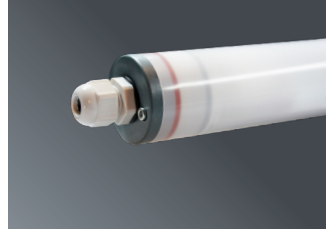

AQUA-40-LED

IP 66

Application: The dustproof lighting fixture AQUA-40-LED with splash water resistance is designed for lighting of corridors, workshops, cellars, and garages.

Ballast: EP – electronic 220-240 V/ 50-60 Hz AC, 220-240 V DC

Reflector: White painted steel sheet RAL 9003

Fastening: Direct fastening to a ceiling or wall by means of two plastic clips ECLIP 40 or stainless clips (not standard equipment)

Connection: Screwless three-pole terminal block, maximum diameter of wires 2.5 mm²

Standard equipment: 1 pc sealing cable gland Pg9 for diameter of cable max. 8 mm, 1 pc sealing plug M16

Calculated lifetime – LED modules:

L80B10 ta30 – 70 000h

L70B10 ta30 – 100 000h

Order number	Name	Lighting fixture luminous flux (lm)	Power input (W)	Rated power output (lm/W)	Ta max (°C)	Dimensions of lighting fixture A x B x C (mm)	Mounting hole (mm)	Weight (kg)
PC opal								
084110	AQUA-40-LED-OP-1250-4K	1080	9	120	50	1032x52x56	-	1,2
084111	AQUA-40-LED-OP-2500-4K	2160	17	127	50	1032x52x56	-	1,2
084112	AQUA-40-LED-OP-2500-4K	2160	17	127	50	1558x52x56	-	2
084113	AQUA-40-LED-OP-5000-4K	4320	35	123	45	1558x52x56	-	2
084114	AQUA-40-LED-OP-3750-4K	3240	26	125	45	2065x52x56	-	3
084115	AQUA-40-LED-OP-7500-4K	6481	52	125	45	2065x52x56	-	3
PC clear								
084120	AQUA-40-LED-1250-4K	1221	9	136	50	1032x52x56	-	1,2
084121	AQUA-40-LED-2500-4K	2443	17	144	50	1032x52x56	-	1,2
084122	AQUA-40-LED-2500-4K	2443	17	144	50	1558x52x56	-	2
084123	AQUA-40-LED-5000-4K	4886	35	140	45	1558x52x56	-	2
084124	AQUA-40-LED-3750-4K	3665	26	141	45	2065x52x56	-	3
084125	AQUA-40-LED-7500-4K	7330	52	141	45	2065x52x56	-	3

Tolerance of luminous flux and power input of the lighting fixture +/- 10%

Accessories on request

Direct mounting
003597 Plastic clip ECLIP 40

Direct mounting
051230 Stainless steel clip

Lighting fixture detail