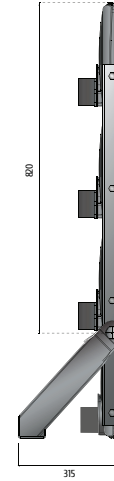

Bracket: 4 mm slotted and thick shaped steel. 120° Product adjustment. 120° Single-module adjustment.

Available versions:

- AS: shockproof cluster in PMMA anti UV UL94, asymmetrical lens with vertex at 55°;
- 15: shockproof cluster in PMMA anti UV UL94, curved rotosymmetrical optic and beam 15°;
- 24: shockproof cluster in PMMA anti UV UL94, curved rotosymmetrical optic and beam 24°;
- 40: shockproof cluster in PMMA anti UV UL94, curved rotosymmetrical optic and beam 40°.

Match 24° 240W 36950lm

Match 40° 720W 110850lm

Match AS 960W 147800lm

MADE IN ITALY

IP66

IK05

IK10*

CE

Match 96LED 240W
[mm]

Frontal View
0,135
m²

Side View
0,045
m²

Match 192LED 480W
[mm]

Frontal View
0,290
m²

Side View
0,058
m²

Match 288LED 720W
[mm]

Frontal View
0,470
m²

Side View
0,087
m²

Frontal View
0,610
m²

Match 384LED 960W
[mm]

Sistema di rotazione / Rotating system