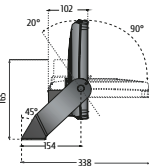

ta 35/50

1-10V

DMX

DALI

3 YEARS WARRANTY

PROIETTORI PER ESTERNO
OUTDOOR FLOODLIGHTS

NEW MATCH

Side View
0,016
m²

Match 96LED 240W
[mm]

Frontal View
0,135
m²

Side View
0,045
m²

Match 192LED 480W
[mm]

Frontal View
0,290
m²

Side View
0,058
m²

Match 288LED 720W
[mm]

Frontal View
0,470
m²