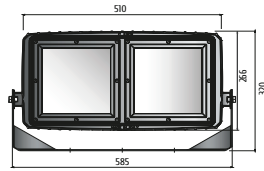

ta 35/50

1-10V

DMX

DALI

3 YEARS WARRANTY

PROIETTORI PER ESTERNO
OUTDOOR FLOODLIGHTS

NEW MATCH

Side View
0,016
m²

Match 96LED 240W
[mm]

Frontal View
0,135
m²

Side View
0,045
m²

Match 192LED 480W
[mm]

Frontal View
0,290
m²

Side View
0,058
m²

Match 288LED 720W
[mm]

Frontal View
0,470
m²