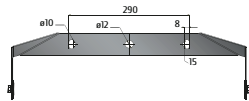

Match 96LED 240W
[mm]

Frontal View
0,135
m²

Side View
0,045
m²

Match 192LED 480W
[mm]

Frontal View
0,290
m²

Side View
0,058
m²

Match 288LED 720W
[mm]

Frontal View
0,470
m²