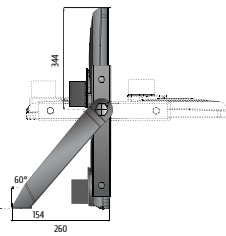

ta 35/50

1-10V

DMX

DALI

3 YEARS WARRANTY

PROIETTORI PER ESTERNO
OUTDOOR FLOODLIGHTS

NEW MATCH

Side View
0,016
m²

Match 96LED 240W
[mm]

Frontal View
0,135
m²

Side View
0,045
m²

Match 192LED 480W
[mm]

Frontal View
0,290
m²

Side View
0,058
m²

Match 288LED 720W
[mm]

Frontal View
0,470
m²