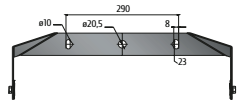

Match 96LED 240W
[mm]

Frontal View
0,135
m²

Side View
0,045
m²

Match 192LED 480W
[mm]

Frontal View
0,290
m²

Side View
0,058
m²

Match 288LED 720W
[mm]

Frontal View
0,470
m²