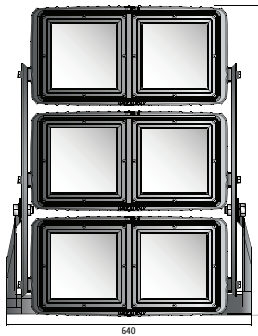

Match 96LED 240W
[mm]

Frontal View
0,135
m²

Side View
0,045
m²

Match 192LED 480W
[mm]

Frontal View
0,290
m²

Side View
0,058
m²

Match 288LED 720W
[mm]

Frontal View
0,470
m²