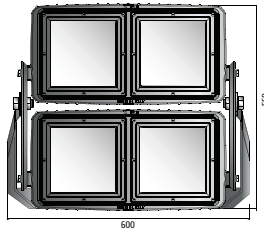

ta 35/50

1-10V

DMX

DALI

3 YEARS WARRANTY

PROIETTORI PER ESTERNO
OUTDOOR FLOODLIGHTS

NEW MATCH

Side View
0,016
m²

Match 96LED 240W
[mm]

Frontal View
0,135
m²

Side View
0,045
m²

Match 192LED 480W
[mm]

Frontal View
0,290
m²

Side View
0,058
m²

Match 288LED 720W
[mm]

Frontal View
0,470
m²