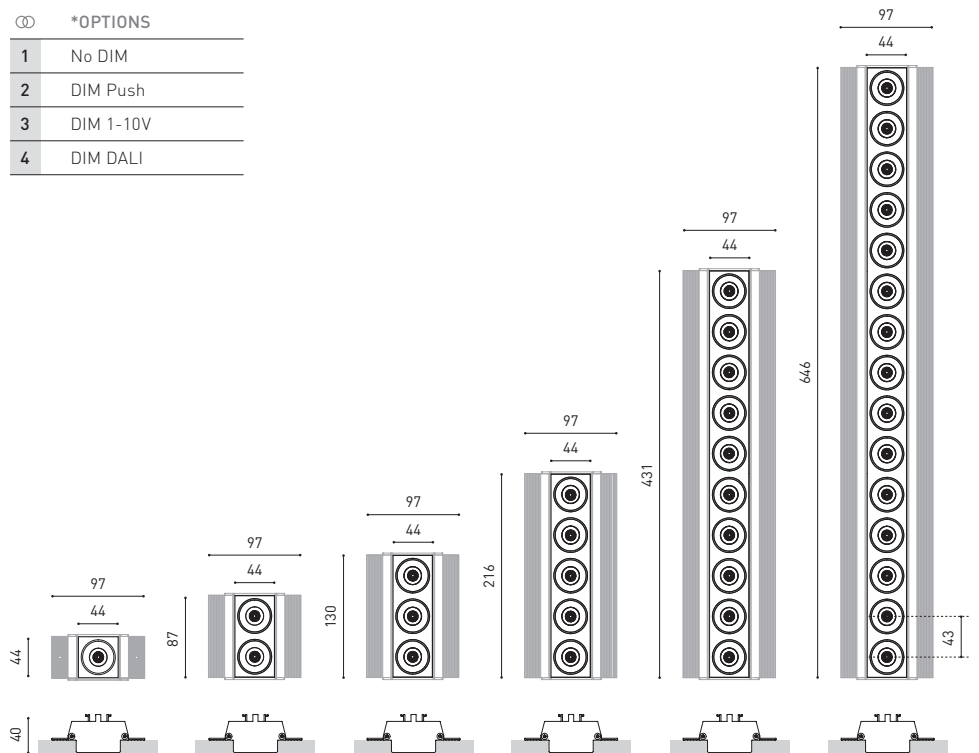

COLOUR | N ■ RAL 9005 | MATERIAL | AL | ABS+PC |

» 368

RECOMMENDED FOR INSTALLATIONS WHERE THE PROFILE CAN BE INSTALLED BEFORE THE FALSE PLASTERBOARD CEILING (THICKNESS 12,5mm.)

» PLEASE CONSULT

		P	CCT	I	Flux	LOR
BLACK FOSTER Trimless 10	A318-50- Ⓞ -0- N 	21W	2700K	700mA	1900Lm	90%
	A318-50- Ⓞ -1- N 	21W	3000K	700mA	2100Lm	90%
	A318-50- Ⓞ -2- N 	21W	4000K	700mA	2500Lm	90%

		P	CCT	I	Flux	LOR
BLACK FOSTER Trimless 15	A318-60- Ⓞ -0- N 	31,5W	2700K	700mA	2850Lm	90%
	A318-60- Ⓞ -1- N 	31,5W	3000K	700mA	3150Lm	90%
	A318-60- Ⓞ -2- N 	31,5W	4000K	700mA	3750Lm	90%

Ⓞ *OPTIONS

1	No DIM
2	DIM Push
3	DIM 1-10V
4	DIM DALI