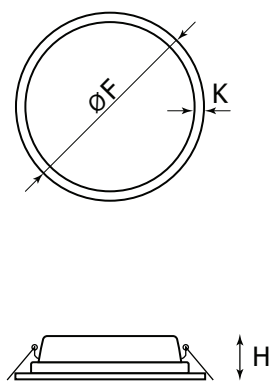

DIMENSIONS

Product code	H [mm]	F [mm]	K [mm]	J [mm]
EU001.1111.830.A000	40	155	15	13
EU001.1111.840.A000	40	155	15	13
EU002.1111.830.A000	40	155	15	13
EU002.1111.840.A000	40	155	15	13
EU003.1111.830.A000	40	225	15	15
EU003.1111.840.A000	40	225	15	15
EU004.1111.830.A000	40	225	15	15
EU004.1111.840.A000	40	225	15	15
EU005.1111.830.A000	40	225	15	15
EU005.1111.840.A000	40	225	15	15

FL043.11.0160	ØF=160mm; H=75mm	White
FL043.22.0160	ØF=160mm; H=75mm	Grey
FL043.33.0160	ØF=160mm; H=75mm	Black
FL043.11.0228	ØF=228mm; H=75mm	White
FL043.22.0228	ØF=228mm; H=75mm	Grey
FL043.33.0228	ØF=228mm; H=75mm	Black