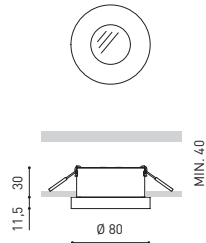

| 220/240 V~ | | IP20 | CRI>90 | L80B10 >60.000h |
 MacAdam Step 2 |
 OPTIONS* |
 CONNEC |
 INCL |
 Ø73 |
 UGR <19 |
 45°

		P	CCT	I	Flux	LOR
PUCK L Recessed	A313-20- Ⓞ -0- WT NT	12W	2700K	350mA	1550Lm	82%
	A313-20- Ⓞ -1- WT NT	12W	3000K	350mA	1610Lm	82%
	A313-20- Ⓞ -2- WT NT	12W	4000K	350mA	1640Lm	82%

| 220/240 V~ | | IP20 | CRI>90 | L80B10 >60.000h |
 MacAdam Step 2 |
 OPTIONS* |
 CONNEC |
 INCL |
 Ø86 |
 UGR <19 |
 47°

Ⓞ	*OPTIONS
1	No DIM
2	DIM DALI Push

PUCK S RECESSED

PUCK M RECESSED

PUCK L RECESSED