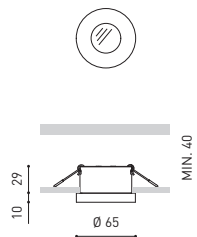

| 220/240 V~ | | IP20 | CRI>90 | L80B10 >60.000h |
 MacAdam Step 2 |
 OPTIONS* |
 CONNEC |
 INCL |
 Ø59 |
 UGR <19 |
 42°

		P	CCT	I	Flux	LOR
PUCK M Recessed	A313-10- Ⓞ -0- WT NT	9W	2700K	500mA	1040Lm	80%
	A313-10- Ⓞ -1- WT NT	9W	3000K	500mA	1080Lm	80%
	A313-10- Ⓞ -2- WT NT	9W	4000K	500mA	1100Lm	80%

| 220/240 V~ | | IP20 | CRI>90 | L80B10 >60.000h |
 MacAdam Step 2 |
 OPTIONS* |
 CONNEC |
 INCL |
 Ø73 |
 UGR <19 |
 45°

		P	CCT	I	Flux	LOR
PUCK L Recessed	A313-20- Ⓞ -0- WT NT	12W	2700K	350mA	1550Lm	82%
	A313-20- Ⓞ -1- WT NT	12W	3000K	350mA	1610Lm	82%
	A313-20- Ⓞ -2- WT NT	12W	4000K	350mA	1640Lm	82%

| 220/240 V~ | | IP20 | CRI>90 | L80B10 >60.000h |
 MacAdam Step 2 |
 OPTIONS* |
 CONNEC |
 INCL |
 Ø86 |
 UGR <19 |
 47°

Ⓞ	*OPTIONS
1	No DIM
2	DIM DALI Push

PUCK S RECESSED

PUCK M RECESSED

PUCK L RECESSED