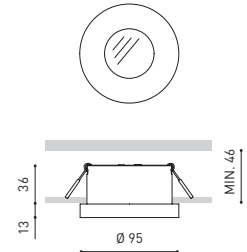

| 220/240 V~ | | IP20 | CRI>90 | L80B10 >60.000h |
 MacAdam Step 2 |
 OPTIONS* |
 CONNEC |
 INCL |
 Ø86 |
 UGR <19 |
 47°

Ⓞ	*OPTIONS
1	No DIM
2	DIM DALI Push

PUCK S RECESSED

PUCK M RECESSED

PUCK L RECESSED

COLOUR | WT RAL 9016 | NT RAL 9005 | MATERIAL | AL | OPTICAL GLASS | » 368

* OTHER DIM OPTIONS & IP54 PLEASE CONSULT

& » PLEASE CONSULT