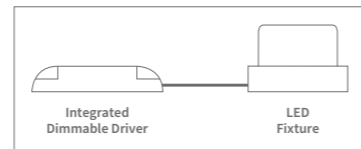

Caja

Ceiling Mounted

Adjustable Square 1 & 2-light

Model	1-light			2-light		
System Power	10W			20W		
CRI	>90Ra					
CCT	2700K	3000K	4000K	2700K	3000K	4000K
System Lumen	660lm	700lm	850lm	1320	1400	1700
System Efficacy	66lm/W	70lm/W	85lm/W	66lm/W	70lm/W	85lm/W
LOR	>85%					
Driver	250mA Dimmable Driver (included)					

Caja 10W 3000K (per spot head)

H (m)	Beam (lux)	Beam (cm)
1	1269	70
2	317	140
3	141	210
4	79	280
5	51	350

Beam (50%) Angle: 38° Field (10%) Angle: 73°

PRODUCT LIST

Article No.	Product Name	Color	System Lumen	CCT	CRI	System Power	Reflector
2.17.1578	Caja 1-light	White	660lm	2700K	>90Ra	10W	38°
2.17.1587	Caja 1-light	Black	660lm	2700K	>90Ra	10W	38°
2.17.1581	Caja 1-light	White	700lm	3000K	>90Ra	10W	38°
2.17.1590	Caja 1-light	Black	700lm	3000K	>90Ra	10W	38°
2.17.1584	Caja 1-light	White	850lm	4000K	>90Ra	10W	38°
2.17.1593	Caja 1-light	Black	850lm	4000K	>90Ra	10W	38°
2.17.1605	Caja 2-light	White	1320lm	2700K	>90Ra	20W	38°
2.17.1614	Caja 2-light	Black	1320lm	2700K	>90Ra	20W	38°
2.17.1608	Caja 2-light	White	1400lm	3000K	>90Ra	20W	38°
2.17.1617	Caja 2-light	Black	1400lm	3000K	>90Ra	20W	38°
2.17.1611	Caja 2-light	White	1700lm	4000K	>90Ra	20W	38°
2.17.1620	Caja 2-light	Black	1700lm	4000K	>90Ra	20W	38°

AVAILABLE BEAM ANGLES

Article No.	Description
5.14.0218	Reflector 25° for Caja
5.14.0220	Reflector 60° for Caja

ALSO AVAILABLE

Article No.	Description	Color
2.01.0976	Front Ring for Caja	White
2.01.0977	Front Ring for Caja	Black
2.01.0979	Cover Plate for Caja 1-light	White
2.01.0980	Cover Plate for Caja 1-light	Black
2.01.0982	Cover Plate for Caja 2-light	White
2.01.0983	Cover Plate for Caja 2-light	Black