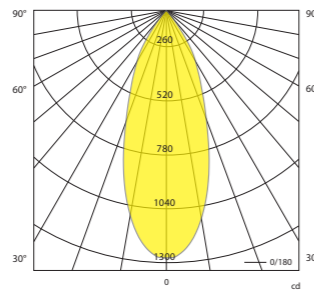

Caja

Ceiling Mounted

Adjustable Square 1 & 2-light

Model	1-light			2-light		
System Power	10W			20W		
CRI	>90Ra					
CCT	2700K	3000K	4000K	2700K	3000K	4000K
System Lumen	660lm	700lm	850lm	1320	1400	1700
System Efficacy	66lm/W	70lm/W	85lm/W	66lm/W	70lm/W	85lm/W
LOR	>85%					
Driver	250mA Dimmable Driver (included)					

Caja 10W 3000K (per spot head)

H (m)	Beam (lux)	Beam (cm)
1	1269	70
2	317	140
3	141	210
4	79	280
5	51	350

Beam (50%) Angle: 38° Field (10%) Angle: 73°

PRODUCT LIST

Article No.	Product Name	Color	System Lumen	CCT	CRI	System Power	Reflector
2.17.1578	Caja 1-light	White	660lm	2700K	>90Ra	10W	38°
2.17.1587	Caja 1-light	Black	660lm	2700K	>90Ra	10W	38°
2.17.1581	Caja 1-light	White	700lm	3000K	>90Ra	10W	38°
2.17.1590	Caja 1-light	Black	700lm	3000K	>90Ra	10W	38°
2.17.1584	Caja 1-light	White	850lm	4000K	>90Ra	10W	38°
2.17.1593	Caja 1-light	Black	850lm	4000K	>90Ra	10W	38°
2.17.1605	Caja 2-light	White	1320lm	2700K	>90Ra	20W	38°
2.17.1614	Caja 2-light	Black	1320lm	2700K	>90Ra	20W	38°
2.17.1608	Caja 2-light	White	1400lm	3000K	>90Ra	20W	38°
2.17.1617	Caja 2-light	Black	1400lm	3000K	>90Ra	20W	38°
2.17.1611	Caja 2-light	White	1700lm	4000K	>90Ra	20W	38°
2.17.1620	Caja 2-light	Black	1700lm	4000K	>90Ra	20W	38°