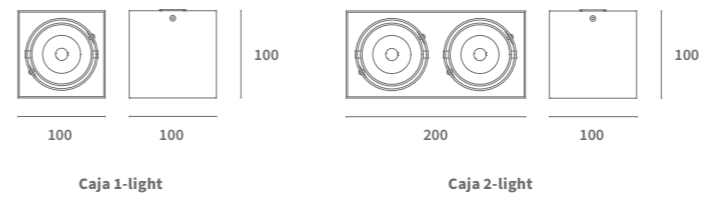

Caja

Ceiling Mounted

Adjustable Square 1 & 2-light

Model	1-light			2-light		
System Power	10W			20W		
CRI	>90Ra					
CCT	2700K	3000K	4000K	2700K	3000K	4000K
System Lumen	660lm	700lm	850lm	1320	1400	1700
System Efficacy	66lm/W	70lm/W	85lm/W	66lm/W	70lm/W	85lm/W
LOR	>85%					
Driver	250mA Dimmable Driver (included)					

Caja 10W 3000K (per spot head)

H (m)	Beam (lux)	Beam (cm)
1	1269	70
2	317	140
3	141	210
4	79	280
5	51	350

Beam (50%) Angle: 38° Field (10%) Angle: 73°

PRODUCT LIST

Article No.	Product Name	Color	System Lumen	CCT	CRI	System Power	Reflector
2.17.1578	Caja 1-light	White	660lm	2700K	>90Ra	10W	38°
2.17.1587	Caja 1-light	Black	660lm	2700K	>90Ra	10W	38°
2.17.1581	Caja 1-light	White	700lm	3000K	>90Ra	10W	38°
2.17.1590	Caja 1-light	Black	700lm	3000K	>90Ra	10W	38°
2.17.1584	Caja 1-light	White	850lm	4000K	>90Ra	10W	38°
2.17.1593	Caja 1-light	Black	850lm	4000K	>90Ra	10W	38°
2.17.1605	Caja 2-light	White	1320lm	2700K	>90Ra	20W	38°
2.17.1614	Caja 2-light	Black	1320lm	2700K	>90Ra	20W	38°
2.17.1608	Caja 2-light	White	1400lm	3000K	>90Ra	20W	38°
2.17.1617	Caja 2-light	Black	1400lm	3000K	>90Ra	20W	38°
2.17.1611	Caja 2-light	White	1700lm	4000K	>90Ra	20W	38°
2.17.1620	Caja 2-light	Black	1700lm	4000K	>90Ra	20W	38°

AVAILABLE BEAM ANGLES

Article No.	Description
5.14.0218	Reflector 25° for Caja
5.14.0220	Reflector 60° for Caja

ALSO AVAILABLE

Article No.	Description	Color
2.01.0976	Front Ring for Caja	White
2.01.0977	Front Ring for Caja	Black
2.01.0979	Cover Plate for Caja 1-light	White
2.01.0980	Cover Plate for Caja 1-light	Black
2.01.0982	Cover Plate for Caja 2-light	White
2.01.0983	Cover Plate for Caja 2-light	Black