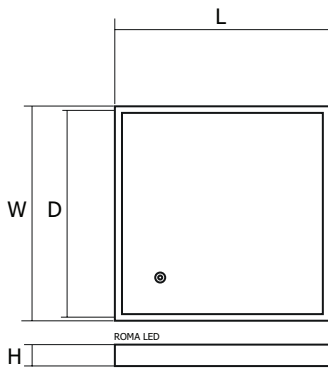

Materials: powder painted steel sheet body (standard colour: white). OPAL and microprismatic (MPRM) diffusers.

Installation: suspended 600x600 ceilings with visible supporting frame

Power: 230V

ELECTRICAL DATA

DIMENSIONS

L [mm]	W [mm]	H [mm]	E [mm]	MPRM	OPAL
596	596	80	90	CE003.1122.830.A000 PX3718029	CE003.1111.830.A000 PX3718001
				CE003.1122.840.A000 PX3718036	CE003.1111.840.A000 PX3718008
				CE004.1122.830.A000 PX3718139	CE004.1111.830.A000 PX3718111
				CE004.1122.840.A000 PX3718146	CE004.1111.840.A000 PX3718118
295	1195	80	90	CE005.1122.830.A000 PX3718181	CE005.1111.830.A000 PX3718153
				CE005.1122.840.A000 PX3718188	CE005.1111.840.A000 PX3718160
				CE006.1122.830.A000 PX3718223	CE006.1111.830.A000 PX3718195
				CE006.1122.840.A000 PX3718230	CE006.1111.840.A000 PX3718202
595	1195	80	90	CE007.1122.830.A000 PX3718265	CE007.1111.830.A000 PX3718237
				CE007.1122.840.A000 PX3718272	CE007.1111.840.A000 PX3718244
				CE008.1122.830.A000 PX3718307	CE008.1111.830.A000 PX3718279
				CE008.1122.840.A000 PX3718314	CE008.1111.840.A000 PX3718286
295	596	80	90	CE001.1122.830.A000 PX3718349	CE001.1111.830.A000 PX3718321
				CE001.1122.840.A000 PX3718356	CE001.1111.840.A000 PX3718328
				CE002.1122.830.A000 PX3718391	CE002.1111.830.A000 PX3718363
				CE002.1122.840.A000 PX3718398	CE002.1111.840.A000 PX3718370

L = Length | W = Width | H = Height / Depth | E = Installation depth

ROMA LED 300x1200

ROMA LED - OFF

ROMA LED - ON

ROMA LED MPRM

ROMA LED OPAL

ROMA LED 600x1200