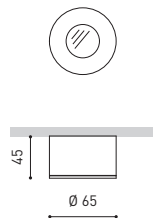

P	CCT	Flux	LOR
PUCK S	A251-00-00- | WT | NT |	8W	2700K	600Lm	80%
	A251-00-01- | WT | NT |	8W	3000K	640Lm	80%
	A251-00-02- | WT | NT |	8W	4000K	660Lm	80%

LED | 220/240 V~ | CE | IP20 | CRI>90 | L70B50 >36.000h

		P	CCT	Flux	LOR
PUCK M	A251-10-00- | WT | NT |	12W	2700K	960Lm	82%
	A251-10-01- | WT | NT |	12W	3000K	1020Lm	82%
	A251-10-02- | WT | NT |	12W	4000K	1080Lm	82%

LED | 220/240 V~ | CE | IP20 | CRI>90 | L70B50 >36.000h

		P	CCT	Flux	LOR
PUCK L	A251-20-00- | WT | NT |	20W	2700K	1500Lm	80%
	A251-20-01- | WT | NT |	20W	3000K	1600Lm	80%
	A251-20-02- | WT | NT |	20W	4000K	1660Lm	80%

LED | 220/240 V~ | CE | IP20 | CRI>90 | L70B50 >36.000h

PUCK S

COLOUR | WT □ RAL 9016 | NT ■ RAL 9005 |

MATERIAL | AL | OPTICAL GLASS |

» 368