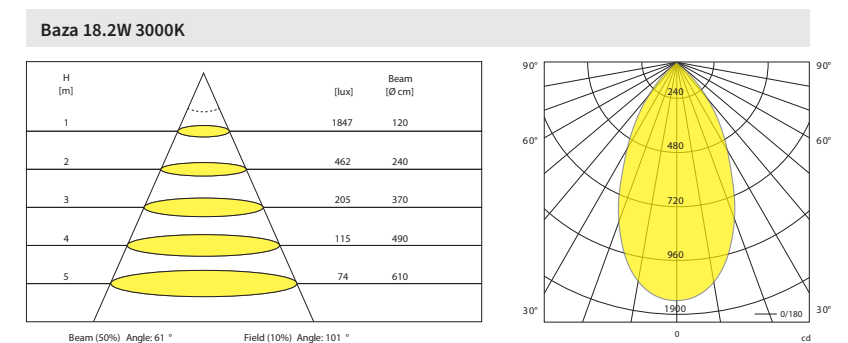

¹ Article No. with ¹ indicates DALI dimmable driver is included.