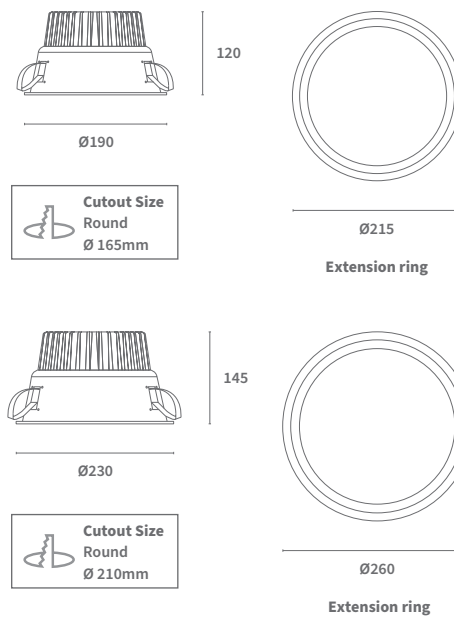

¹Article No. with ¹ indicates DALI dimmable driver is included.