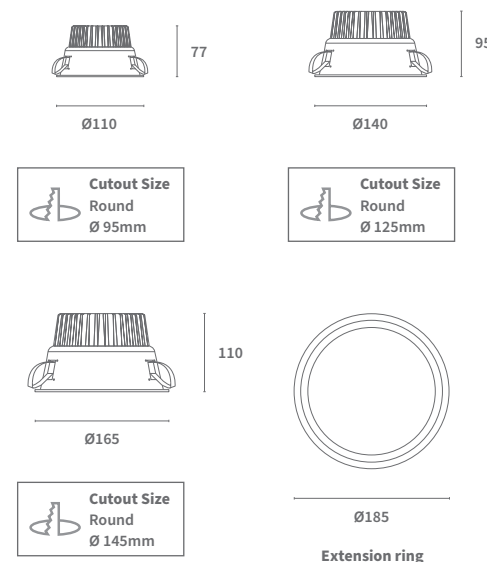

¹ Article No. with ¹ indicates DALI dimmable driver is included.