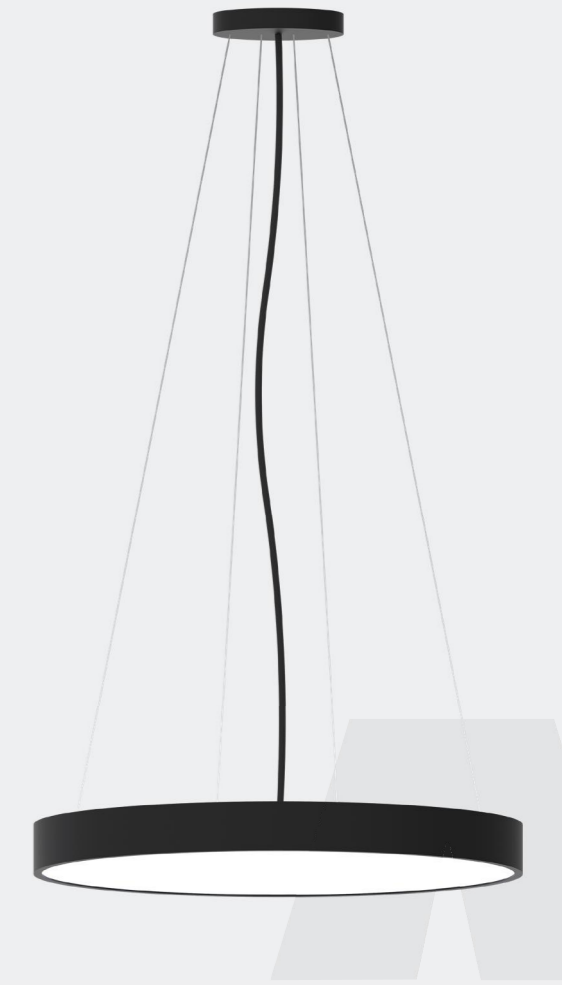

Available in 4 sizes
480/600/900/1200mm

Colour temperature DIP switch
on top of the luminaire
3000/3500/4000K

Output DIP switch
on top of the luminaire
50/75/100%

Dali Dimmable

Pendant

Ceiling Mounted

Wall Mounted

Available in 3 colours

Grey

White

Black

Ozola

LED

Switchable: 3000K / 3500K / 4000K
Adjustable light output: 100% / 75% / 50%

Size	480mm			600mm			900mm			1200mm		
System Power	40W			57W			92W			150W		
CRI	>80Ra											
CCT	3000K	3500K	4000K	3000K	3500K	4000K	3000K	3500K	4000K	3000K	3500K	4000K
System Lumen	3330lm	3480lm	3510lm	5220lm	5540lm	5575lm	7540lm	7850lm	7900lm	14450lm	14900lm	14630lm
System Efficacy	83lm/W	87lm/W	87lm/W	91lm/W	97lm/W	97lm/W	82lm/W	85lm/W	86lm/W	96lm/W	99lm/W	98lm/W
Driver	DALI Dimmable Driver (included)											
Accessories	Pendant set (not included)											

Ozola 57W 3000K

Ozola

Pendant
LED

PRODUCT LIST

Article No.	Product Name	Size	Color	LED Lumen	CCT	CRI	System Power
2.17.2633	Ozola	480mm	Grey	3330lm / 3480lm / 3510lm	3000K / 3500K / 4000K	>80Ra	40W
2.17.2634	Ozola	480mm	White	3330lm / 3480lm / 3510lm	3000K / 3500K / 4000K	>80Ra	40W
2.17.2635	Ozola	480mm	Black	3330lm / 3480lm / 3510lm	3000K / 3500K / 4000K	>80Ra	40W
2.17.2636	Ozola	600mm	Grey	5220lm / 5540lm / 5575lm	3000K / 3500K / 4000K	>80Ra	57W
2.17.2637	Ozola	600mm	White	5220lm / 5540lm / 5575lm	3000K / 3500K / 4000K	>80Ra	57W
2.17.2638	Ozola	600mm	Black	5220lm / 5540lm / 5575lm	3000K / 3500K / 4000K	>80Ra	57W
2.17.2639	Ozola	900mm	Grey	7540lm / 7850lm / 7900lm	3000K / 3500K / 4000K	>80Ra	92W
2.17.2640	Ozola	900mm	White	7540lm / 7850lm / 7900lm	3000K / 3500K / 4000K	>80Ra	92W
2.17.2641	Ozola	900mm	Black	7540lm / 7850lm / 7900lm	3000K / 3500K / 4000K	>80Ra	92W
2.17.2642	Ozola	1200mm	Grey	14450lm / 14900lm / 14630lm	3000K / 3500K / 4000K	>80Ra	150W
2.17.2643	Ozola	1200mm	White	14450lm / 14900lm / 14630lm	3000K / 3500K / 4000K	>80Ra	150W
2.17.2644	Ozola	1200mm	Black	14450lm / 14900lm / 14630lm	3000K / 3500K / 4000K	>80Ra	150W