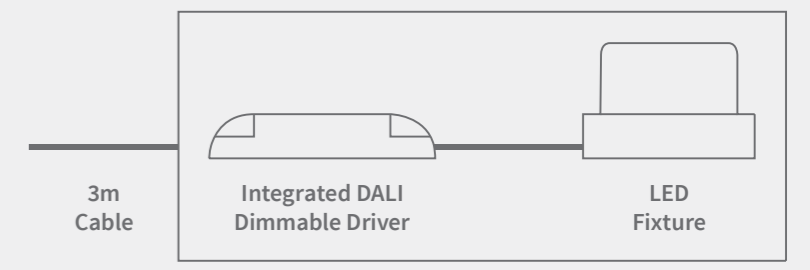

Ozola

LED

Switchable: 3000K / 3500K / 4000K
Adjustable light output: 100% / 75% / 50%

Size	480mm			600mm			900mm			1200mm		
System Power	40W			57W			92W			150W		
CRI	>80Ra											
CCT	3000K	3500K	4000K	3000K	3500K	4000K	3000K	3500K	4000K	3000K	3500K	4000K
System Lumen	3330lm	3480lm	3510lm	5220lm	5540lm	5575lm	7540lm	7850lm	7900lm	14450lm	14900lm	14630lm
System Efficacy	83lm/W	87lm/W	87lm/W	91lm/W	97lm/W	97lm/W	82lm/W	85lm/W	86lm/W	96lm/W	99lm/W	98lm/W
Driver	DALI Dimmable Driver (included)											
Accessories	Pendant set (not included)											

Ozola 57W 3000K