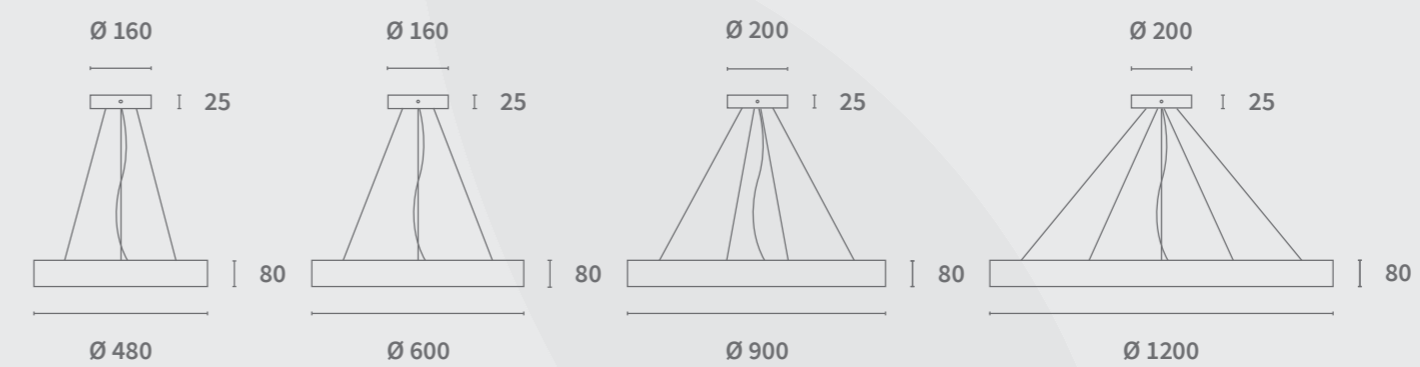

Available in 4 sizes
480/600/900/1200mm

Colour temperature DIP switch
on top of the luminaire
3000/3500/4000K

Output DIP switch
on top of the luminaire
50/75/100%

Dali Dimmable

Pendant

Ceiling Mounted

Wall Mounted

ON REQUEST

Article No.	Description	Color	Article No.	Description	Color
2.01.1208	Pendant set for Ozola 480mm & 600mm	Grey	2.01.1214	Pendant set for Ozola 1200mm	Grey
2.01.1209	Pendant set for Ozola 480mm & 600mm	White	2.01.1215	Pendant set for Ozola 1200mm	White
2.01.1210	Pendant set for Ozola 480mm & 600mm	Black	2.01.1216	Pendant set for Ozola 1200mm	Black
2.01.1211	Pendant set for Ozola 900mm	Grey			
2.01.1212	Pendant set for Ozola 900mm	White			
2.01.1213	Pendant set for Ozola 900mm	Black			