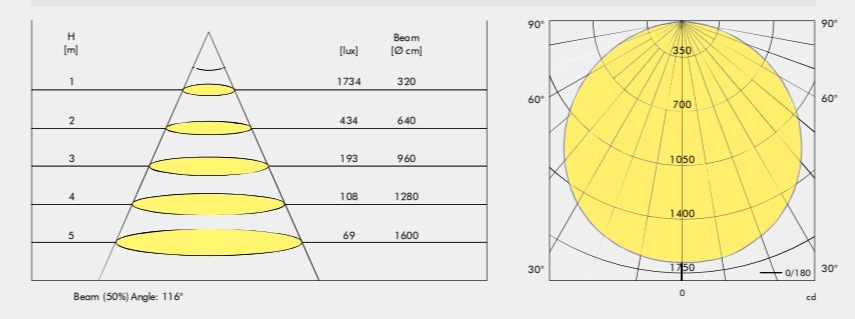

Ozola

LED

Switchable: 3000K / 3500K / 4000K
Adjustable light output: 100% / 75% / 50%

Size	480mm			600mm			900mm			1200mm		
System Power	40W			57W			92W			150W		
CRI	>80Ra											
CCT	3000K	3500K	4000K	3000K	3500K	4000K	3000K	3500K	4000K	3000K	3500K	4000K
System Lumen	3330lm	3480lm	3510lm	5220lm	5540lm	5575lm	7540lm	7850lm	7900lm	14450lm	14900lm	14630lm
System Efficacy	83lm/W	87lm/W	87lm/W	91lm/W	97lm/W	97lm/W	82lm/W	85lm/W	86lm/W	96lm/W	99lm/W	98lm/W
Driver	DALI Dimmable Driver (included)											
Accessories	Pendant set (not included)											

Ozola 57W 3000K