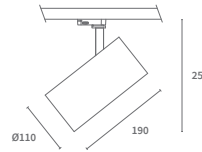

Tubo Short

3-Phase Track Light

Also available

LED Power	24W	31W
CRI	>90Ra	
CCT	3000K	
LED Lumen	3100lm	3800lm
LED Efficacy	129lm/W	122lm/W
LOR	>85%	
Driver	Non-Dimmable Driver (included)	

PRODUCT LIST							
Article No.	Product Name	Color	LED Lumen	CCT	CRI	LED Power	Reflector
2.17.2515	Tubo Short	Grey	3100lm	3000K	>90Ra	24W	36°
2.17.2516	Tubo Short	White	3100lm	3000K	>90Ra	24W	36°
2.17.2517	Tubo Short	Black	3100lm	3000K	>90Ra	24W	36°
2.17.2675	Tubo Short	Grey	3800lm	3000K	>90Ra	31W	36°
2.17.2529	Tubo Short	White	3800lm	3000K	>90Ra	31W	36°
2.17.2554	Tubo Short	Black	3800lm	3000K	>90Ra	31W	36°

Also available: CRI >80Ra
 This is a small selection from our portfolio. Please contact us for a suitable solution for your lighting project.

AVAILABLE BEAM ANGLES	
Article No.	Description
5.14.0173	Reflector 15° for Tubo Short
5.14.0174	Reflector 24° for Tubo Short
5.14.0176	Reflector 60° for Tubo Short