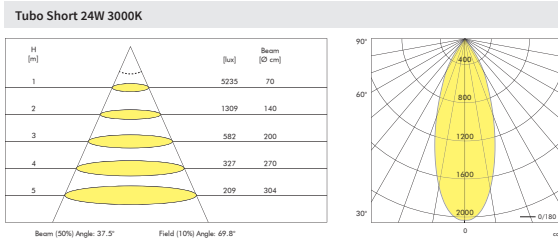

Tubo Short

3-Phase Track Light

Also available

LED Power	24W	31W
CRI	>90Ra	
CCT	3000K	
LED Lumen	3100lm	3800lm
LED Efficacy	129lm/W	122lm/W
LOR	>85%	
Driver	Non-Dimmable Driver (included)	

PRODUCT LIST							
Article No.	Product Name	Color	LED Lumen	CCT	CRI	LED Power	Reflector
2.17.2515	Tubo Short	Grey	3100lm	3000K	>90Ra	24W	36°
2.17.2516	Tubo Short	White	3100lm	3000K	>90Ra	24W	36°
2.17.2517	Tubo Short	Black	3100lm	3000K	>90Ra	24W	36°
2.17.2675	Tubo Short	Grey	3800lm	3000K	>90Ra	31W	36°
2.17.2529	Tubo Short	White	3800lm	3000K	>90Ra	31W	36°
2.17.2554	Tubo Short	Black	3800lm	3000K	>90Ra	31W	36°