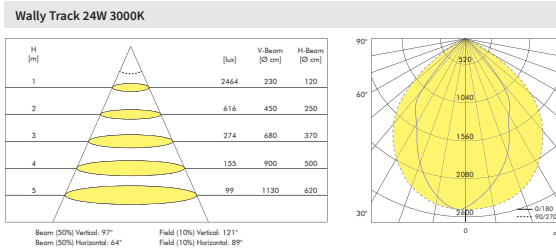

Wally Track

3-Phase Track Light

Wallwasher

Also available

LED Power	24W	42W
CRI	>90Ra	
CCT	3000K	3000K PW
LED Lumen	3100lm	5300lm
LED Efficacy	129lm/W	126lm/W
LOR	Up to 85%	
Driver	Non-Dimmable Driver (included)	