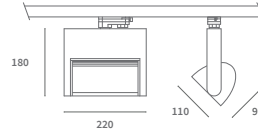

PRODUCT LIST							
Article No.	Product Name	Color	LED Lumen	CCT	CRI	LED Power	Reflector
2.17.1259	Wally Track	Grey	3700lm	3000K	>90Ra	24W	72° x 98°
2.17.1495	Wally Track	White	3700lm	3000K	>90Ra	24W	72° x 98°
2.17.1276	Wally Track	Black	3700lm	3000K	>90Ra	24W	72° x 98°
2.17.2359	Wally Track	Grey	3850lm	3000K PW	>90Ra	42W	72° x 98°
2.17.2270	Wally Track	White	3850lm	3000K PW	>90Ra	42W	72° x 98°
2.17.2244	Wally Track	Black	3850lm	3000K PW	>90Ra	42W	72° x 98°

Also available: CRI >80Ra
This is a small selection from our portfolio. Please contact us for a suitable solution for your lighting project.