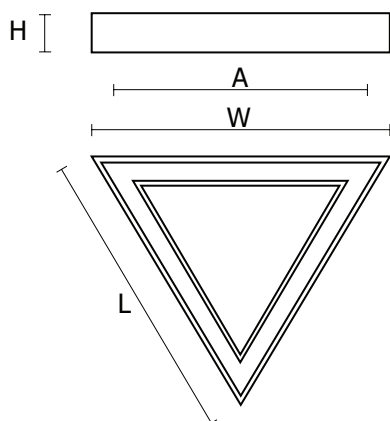

OPTICAL DATA

Louver/ shutter	OPAL
Diffuser colour	White
Diffuser material	Opal plastic

AVAILABLE VARIANTS

Product code	Luminaire power [W]	Luminaire luminous flux [lm]	Luminaire's luminous efficacy [lm/W]	Colour temperature	Info	Weight [kg]
AG003.2211.830.A000 PX4081001	20	2020	101	3000K	Small	3.50
AG003.2211.840.A000 PX4081008	20	2050	102	4000K	Small	3.50
AG004.2211.830.A000 PX4081015	39	3780	97	3000K	Big	8.50
AG004.2211.840.A000 PX4081022	39	3850	99	4000K	Big	8.50

DIMENSIONS

Product code	L [mm]	W [mm]	H [mm]
AG003.2211.830.A000 PX4081001	650	567	62
AG003.2211.840.A000 PX4081008	650	567	62
AG004.2211.830.A000 PX4081015	1065	925	80
AG004.2211.840.A000 PX4081022	1065	925	80